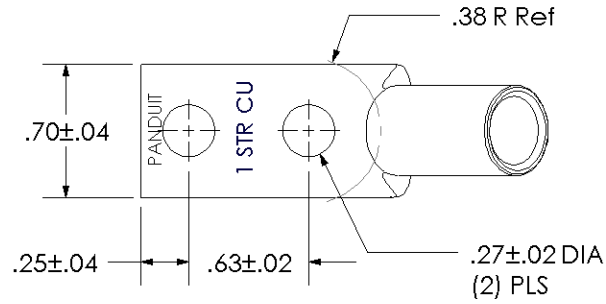

THIS COPY IS PROVIDED ON A RESTRICTED BASIS AND IS NOT TO BE USED IN ANY WAY DETRIMENTAL TO THE INTERESTS OF PANDUIT CORP.

Material	High Conductivity Seamless Copper Tube
Plating	Electro-Tin
Wire Size	1 AWG
Wire Type	Stranded Copper; Class B: Compact, Compressed or Concentric, Class C: Concentric
Wire Strip Length	15/16 in.
Stud Size	1/4 in.
UL Listed Wire Connector	Yes, for applications up to 35kv. Consult cable manufacturer for voltage stress relief instructions with applications greater than 2000 volts.
UL Temperature Rating	90° C
C.S.A Certified Wire Connector	Yes
Panduit Color Code on Barrel	GREEN
Panduit Die Index No. on Barrel	P37
Alternate Industry Die Index No. ( ) on Barrel	(11)

CERTIFIED

LISTED Wire Connector

00	7/02	SAB	DRL	RELEASED	10344
REV	DATE	BY	CHK	DESCRIPTION	ECN

**PANDUIT CORP. TINLEY PARK, ILLINOIS**

LCD1-14AH-E  
Copper Lug - Two-Hole, Standard Barrel, 45° Angle Tongue

SCALE N/A

DRAWING NO / CAD FILE

LCD1-14AH-CUST