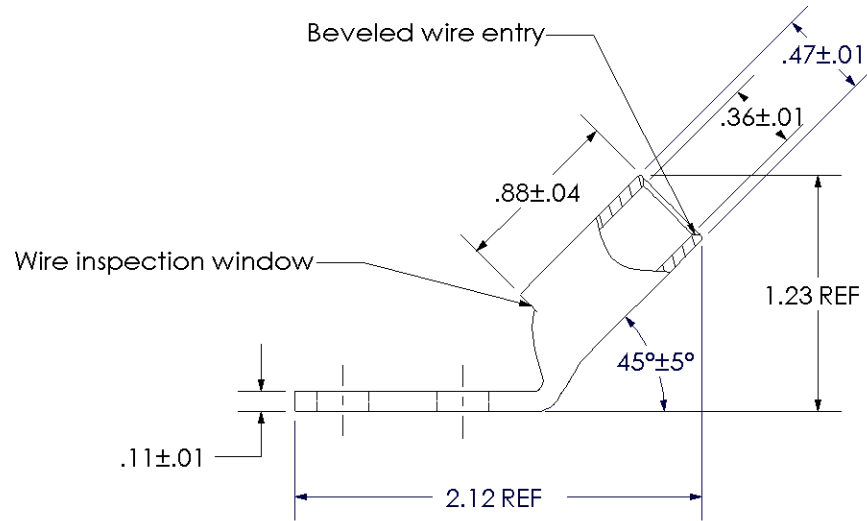

THIS COPY IS PROVIDED ON A RESTRICTED BASIS AND IS NOT TO BE USED IN ANY WAY DETRIMENTAL TO THE INTERESTS OF PANDUIT CORP.

Material	High Conductivity Seamless Copper Tube
Plating	Electro-Tin
Wire Size	1 AWG
Wire Type	Stranded Copper; Class B: Compact, Compressed or Concentric, Class C: Concentric
Wire Strip Length	15/16 in.
Stud Size	1/4 in.
UL Listed Wire Connector	Yes, for applications up to 35kv. Consult cable manufacturer for voltage stress relief instructions with applications greater than 2000 volts.
UL Temperature Rating	90° C
C.S.A Certified Wire Connector	Yes
Panduit Color Code on Barrel	GREEN
Panduit Die Index No. on Barrel	P37
Alternate Industry Die Index No. ( ) on Barrel	(11)

CERTIFIED

LISTED Wire Connector

00	7/02	SAB	DRL	RELEASED	10344
REV	DATE	BY	CHK	DESCRIPTION	ECN

**PANDUIT CORP. TINLEY PARK, ILLINOIS**

LCD1-14AH-E  
Copper Lug - Two-Hole, Standard Barrel, 45° Angle Tongue

SCALE N/A

DRAWING NO / CAD FILE

LCD1-14AH-CUST